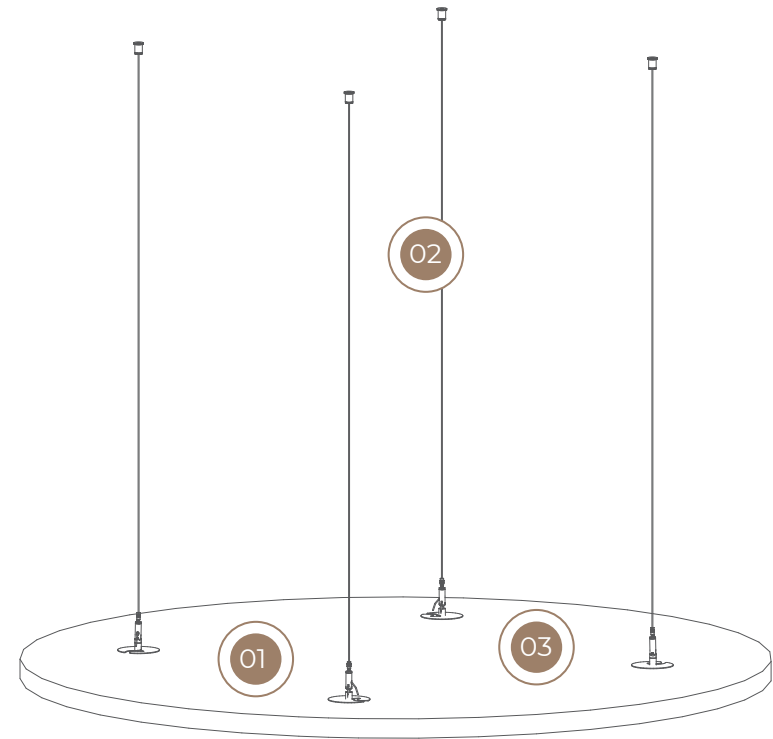

Assembly Guide

Cloud CIR

Overview

01 **Environmentally Friendly**
Recycled PET core.

02 **Easy Install**
Adjustable height hanging system.

03 **Do Things Quietly**
Top Performance
Acoustic absorption.

Inside the box

Necessary tools

05

06

i Fixing plate comes attached to cloud

07

08

Adjustable Height from 75-1500mm

09