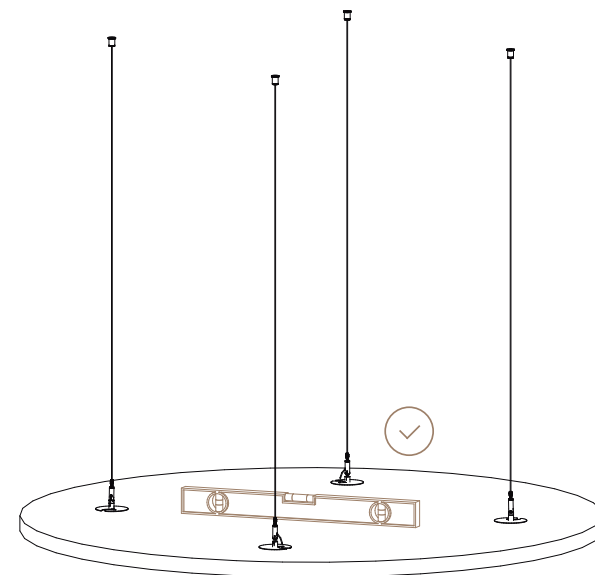

Assembly Guide

Cloud CIR

Overview

01 **Environmentally Friendly**
Recycled PET core.

02 **Easy Install**
Adjustable height hanging system.

03 **Do Things Quietly**
Top Performance
Acoustic absorption.

Inside the box

Necessary tools

05

06

i Fixing plate comes attached to cloud

07

08

Adjustable Height from 75-1500mm

09