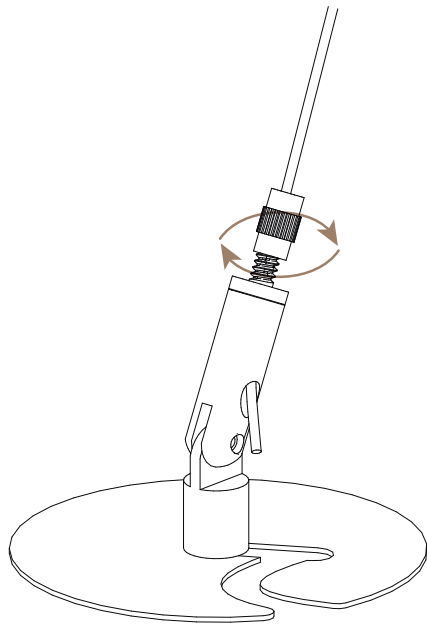

Assembly Guide

Cloud CIR

Overview

01 **Environmentally Friendly**
Recycled PET core.

02 **Easy Install**
Adjustable height hanging system.

03 **Do Things Quietly**
Top Performance
Acoustic absorption.

Inside the box

Necessary tools

05

06

i Fixing plate comes attached to cloud

07

08

Adjustable Height from 75-1500mm

09