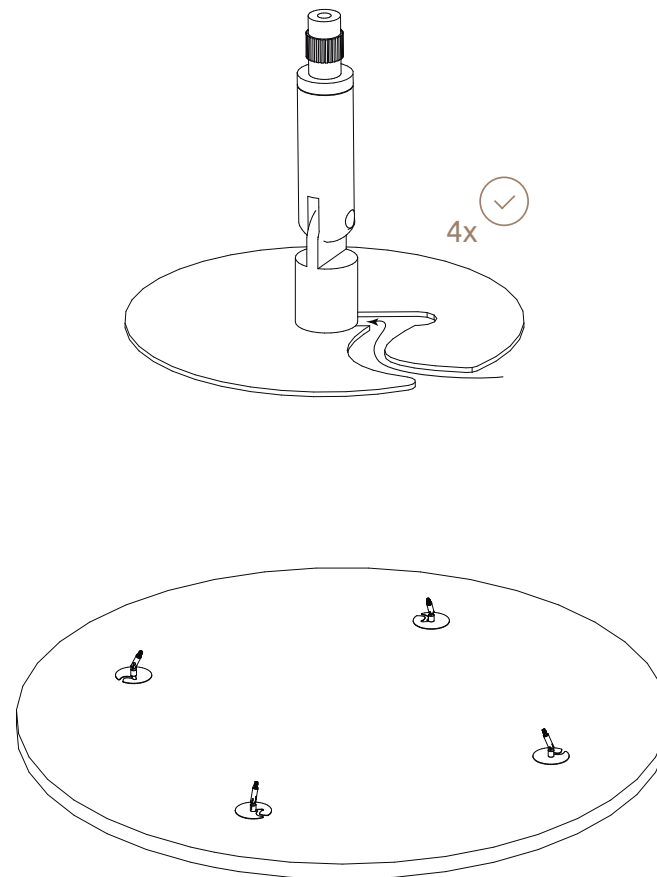

Assembly Guide

Cloud CIR

Overview

01 **Environmentally Friendly**
Recycled PET core.

02 **Easy Install**
Adjustable height hanging system.

03 **Do Things Quietly**
Top Performance
Acoustic absorption.

Inside the box

Necessary tools

05

06

i Fixing plate comes attached to cloud

07

08

Adjustable Height from 75-1500mm

09