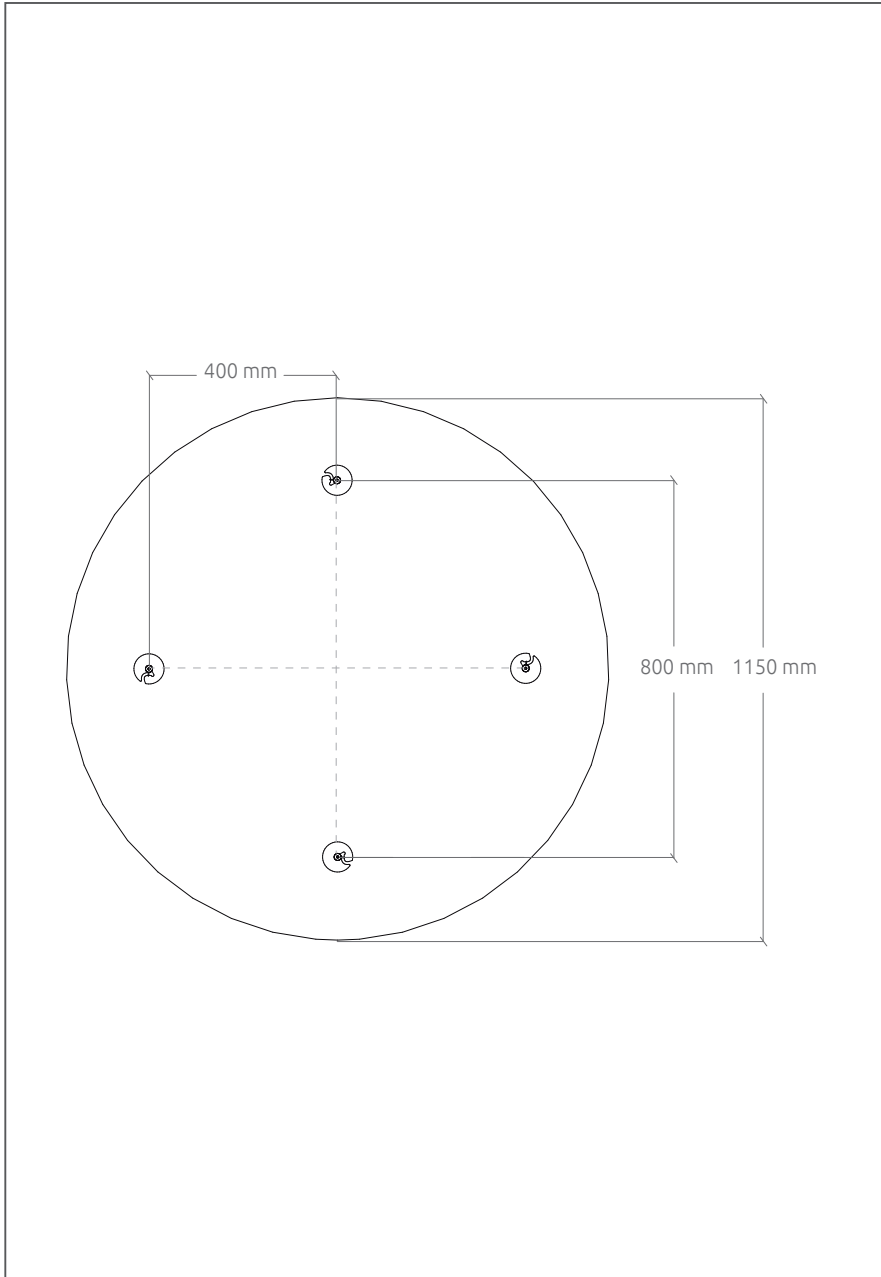

Assembly Guide

Cloud CIR

Overview

01 **Environmentally Friendly**
Recycled PET core.

02 **Easy Install**
Adjustable height hanging system.

03 **Do Things Quietly**
Top Performance
Acoustic absorption.

Inside the box

Necessary tools

05

06

i Fixing plate comes attached to cloud

07

08

Adjustable Height from 75-1500mm

09