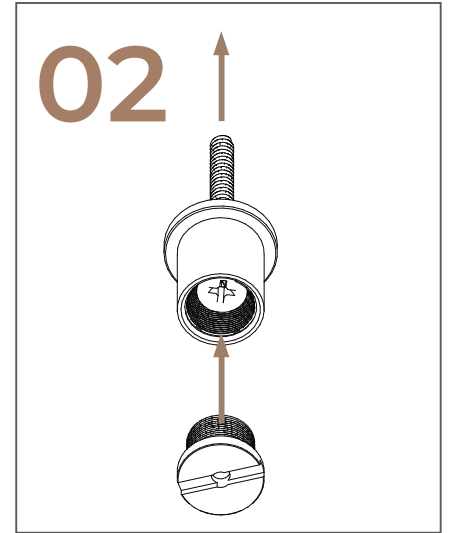

Assembly Guide

Cloud CIR

Overview

01 **Environmentally Friendly**
Recycled PET core.

02 **Easy Install**
Adjustable height hanging system.

03 **Do Things Quietly**
Top Performance
Acoustic absorption.

Inside the box

Necessary tools

05

06

i Fixing plate comes attached to cloud

07

08

Adjustable Height from 75-1500mm

09