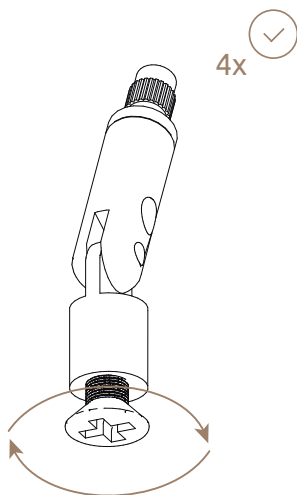

Assembly Guide

Cloud CIR

Overview

01 **Environmentally Friendly**
Recycled PET core.

02 **Easy Install**
Adjustable height hanging system.

03 **Do Things Quietly**
Top Performance
Acoustic absorption.

Inside the box

Necessary tools

05

06

i Fixing plate comes attached to cloud

07

08

Adjustable Height from 75-1500mm

09