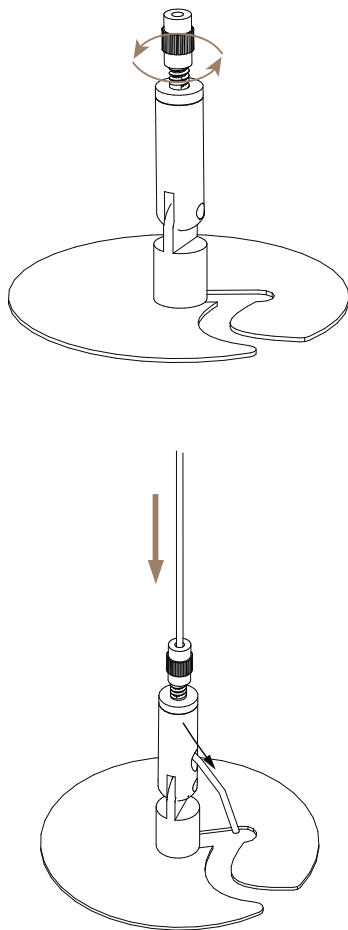

Assembly Guide

Cloud CIR

Overview

01 **Environmentally Friendly**
Recycled PET core.

02 **Easy Install**
Adjustable height hanging system.

03 **Do Things Quietly**
Top Performance
Acoustic absorption.

Inside the box

Necessary tools

05

06

i Fixing plate comes attached to cloud

07

08

Adjustable Height from 75-1500mm

09