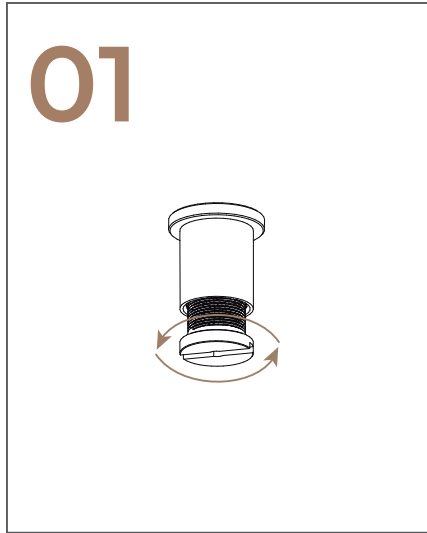

Assembly Guide

Cloud CIR

Overview

01 **Environmentally Friendly**
Recycled PET core.

02 **Easy Install**
Adjustable height hanging system.

03 **Do Things Quietly**
Top Performance
Acoustic absorption.

Inside the box

Necessary tools

05

06

i Fixing plate comes attached to cloud

07

08

Adjustable Height from 75-1500mm

09