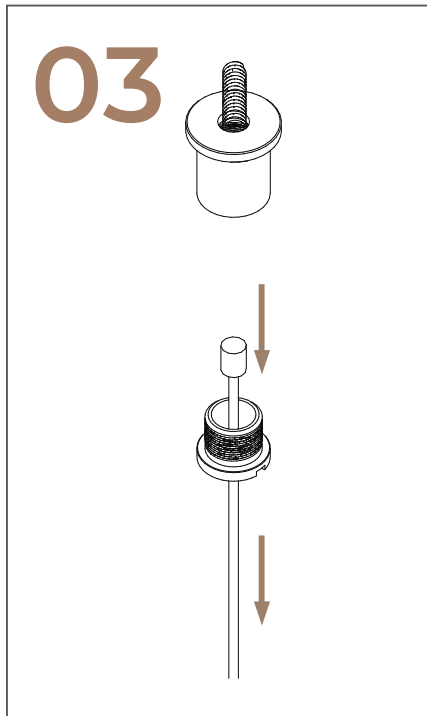

Assembly Guide

Cloud CIR

Overview

01 **Environmentally Friendly**
Recycled PET core.

02 **Easy Install**
Adjustable height hanging system.

03 **Do Things Quietly**
Top Performance
Acoustic absorption.

Inside the box

Necessary tools

05

06

i Fixing plate comes attached to cloud

07

08

Adjustable Height from 75-1500mm

09