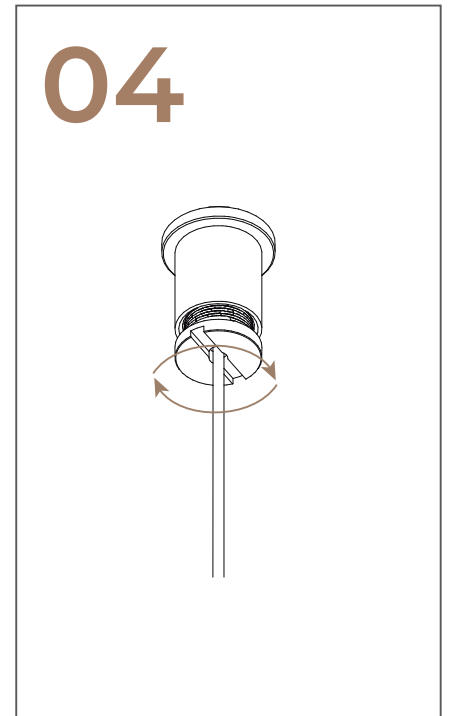

Assembly Guide

Cloud CIR

Overview

01 **Environmentally Friendly**
Recycled PET core.

02 **Easy Install**
Adjustable height hanging system.

03 **Do Things Quietly**
Top Performance
Acoustic absorption.

Inside the box

Necessary tools

05

06

i Fixing plate comes attached to cloud

07

08

Adjustable Height from 75-1500mm

09