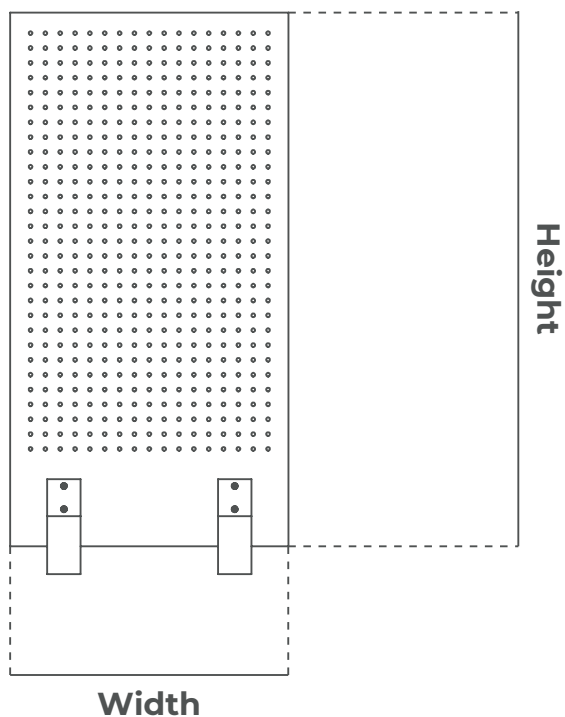

Technical File

Keen Line - Floor Screen

01

Dimensions

Floor Screen

Width: 600mm	Height: 1200mm	Thickness: 24mm
Width: 600mm	Height: 1500mm	Thickness: 24mm
Width: 800mm	Height: 1200mm	Thickness: 24mm
Width: 800mm	Height: 1500mm	Thickness: 24mm