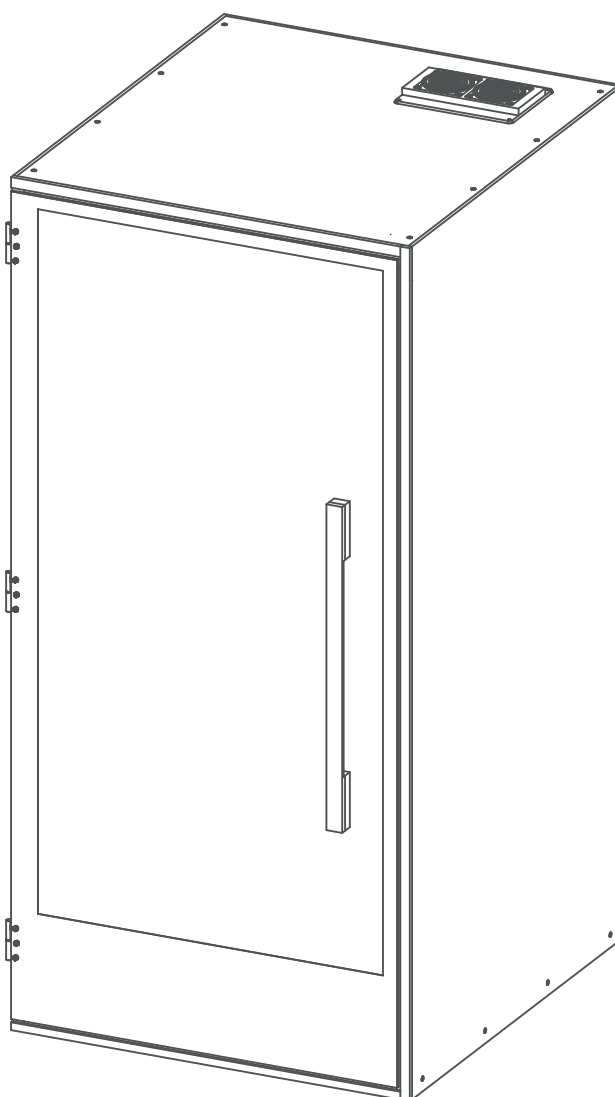

Technical File

SweetSpot One