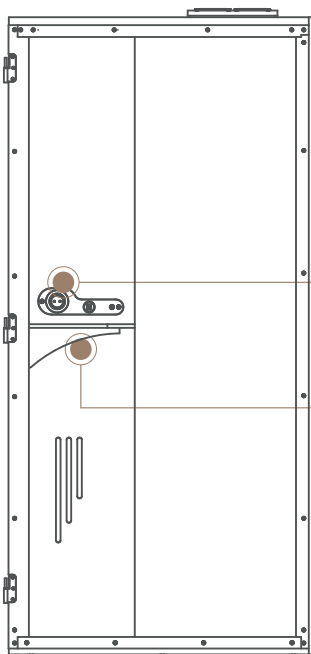

Power socket

Built-in Socket with 1 x Schuko
+ 2 x USB charging

Built-in Desk

Durable Marine grade plywood.