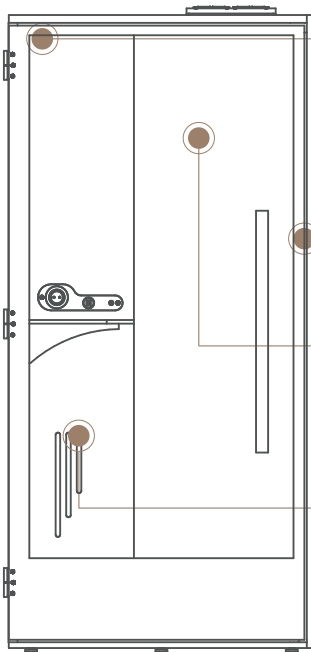

02

Tech specs

Lighting

Long-life energy efficient LED lighting.

Kuietly Does It

ISO 23351-1 | Class B | DS,A = 27,6 (dB)

Interior Acoustics

Carefully designed with recycled felt absorption.

Optimised Ventilation

Twin ultra-quiet fans.